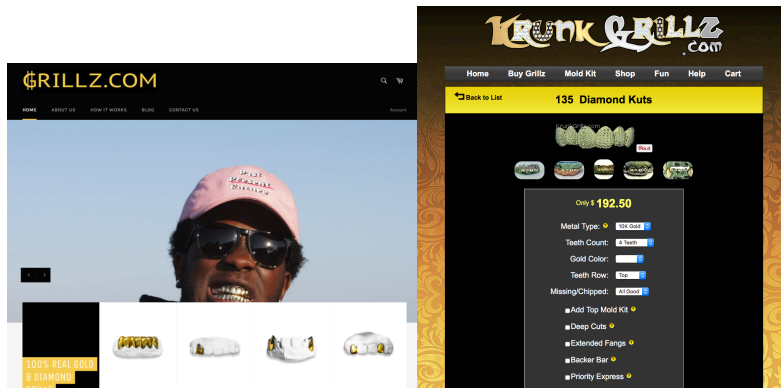

# Product Descriptions – Grills and Pendants

'Grillz'—custom-molded caps of gold worn on the teeth—are typically considered garish displays of wealth in the hip-hop community, and is associated with gangsta rap and drug dealers.